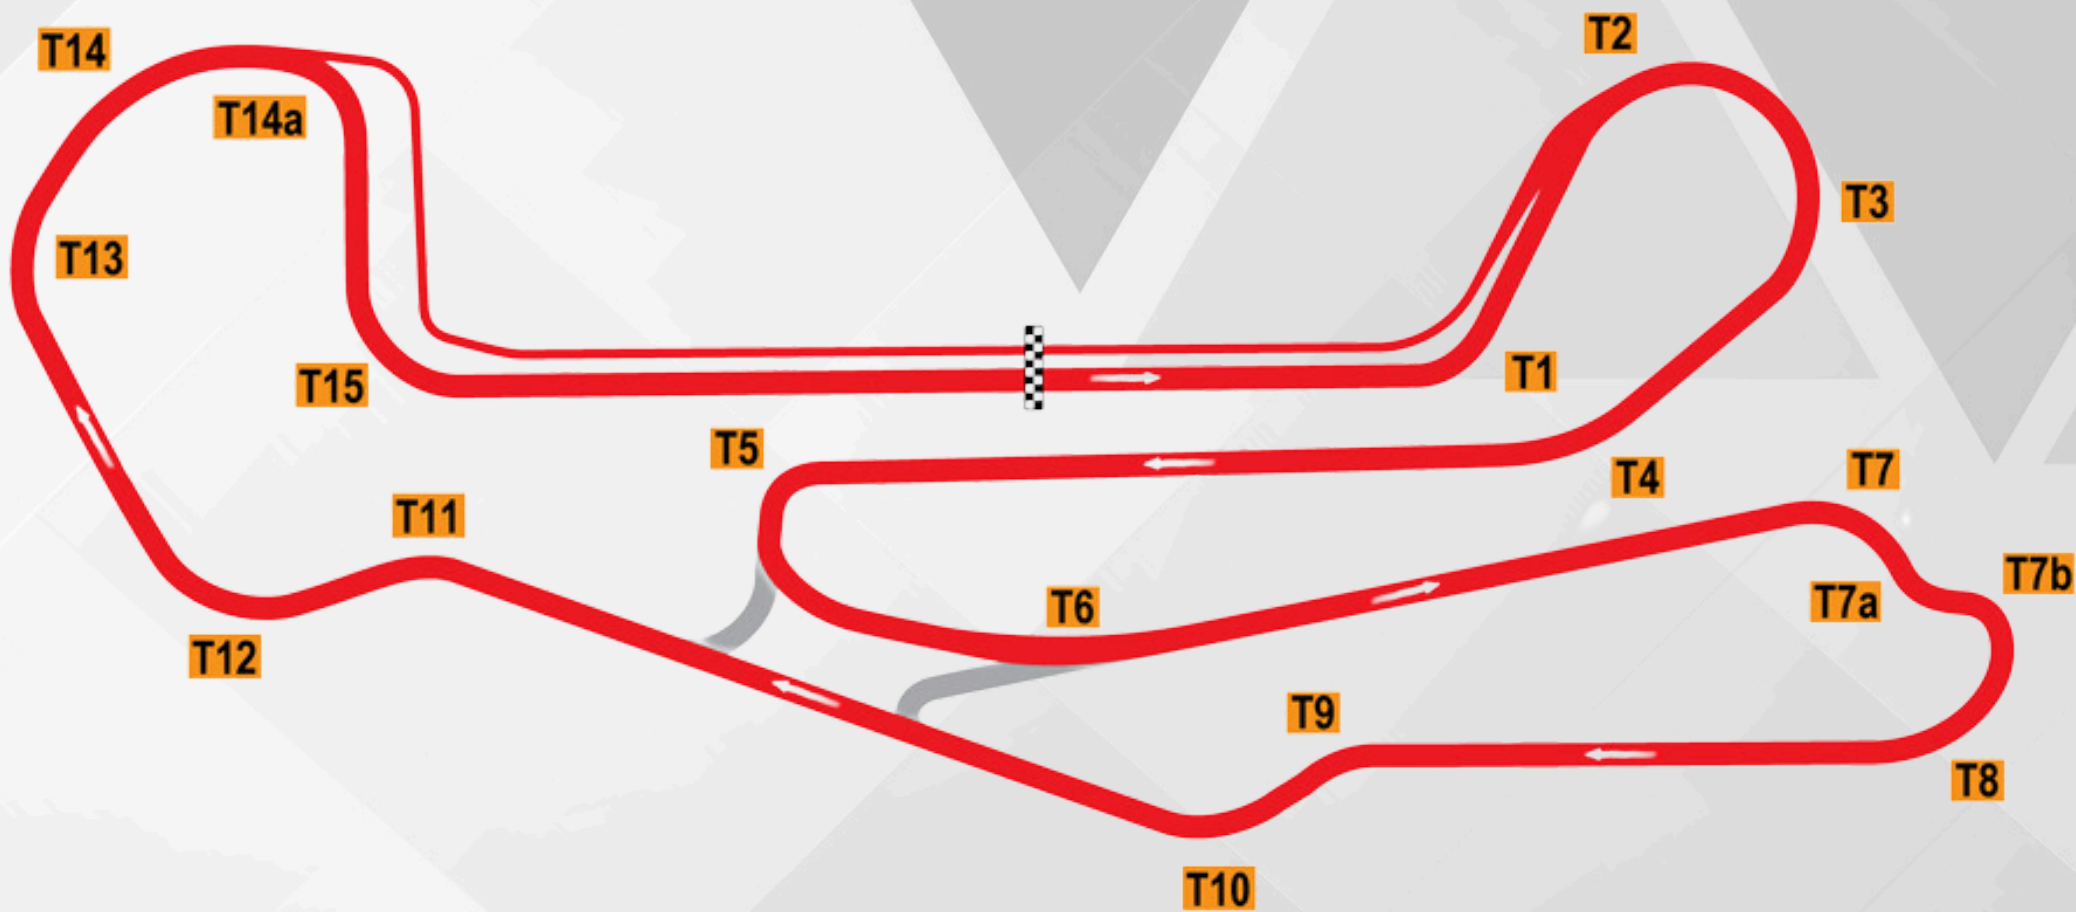

FL36 FORMULA

BARBER
MOTORSPORTS PARK
BIRMINGHAM, ALABAMA