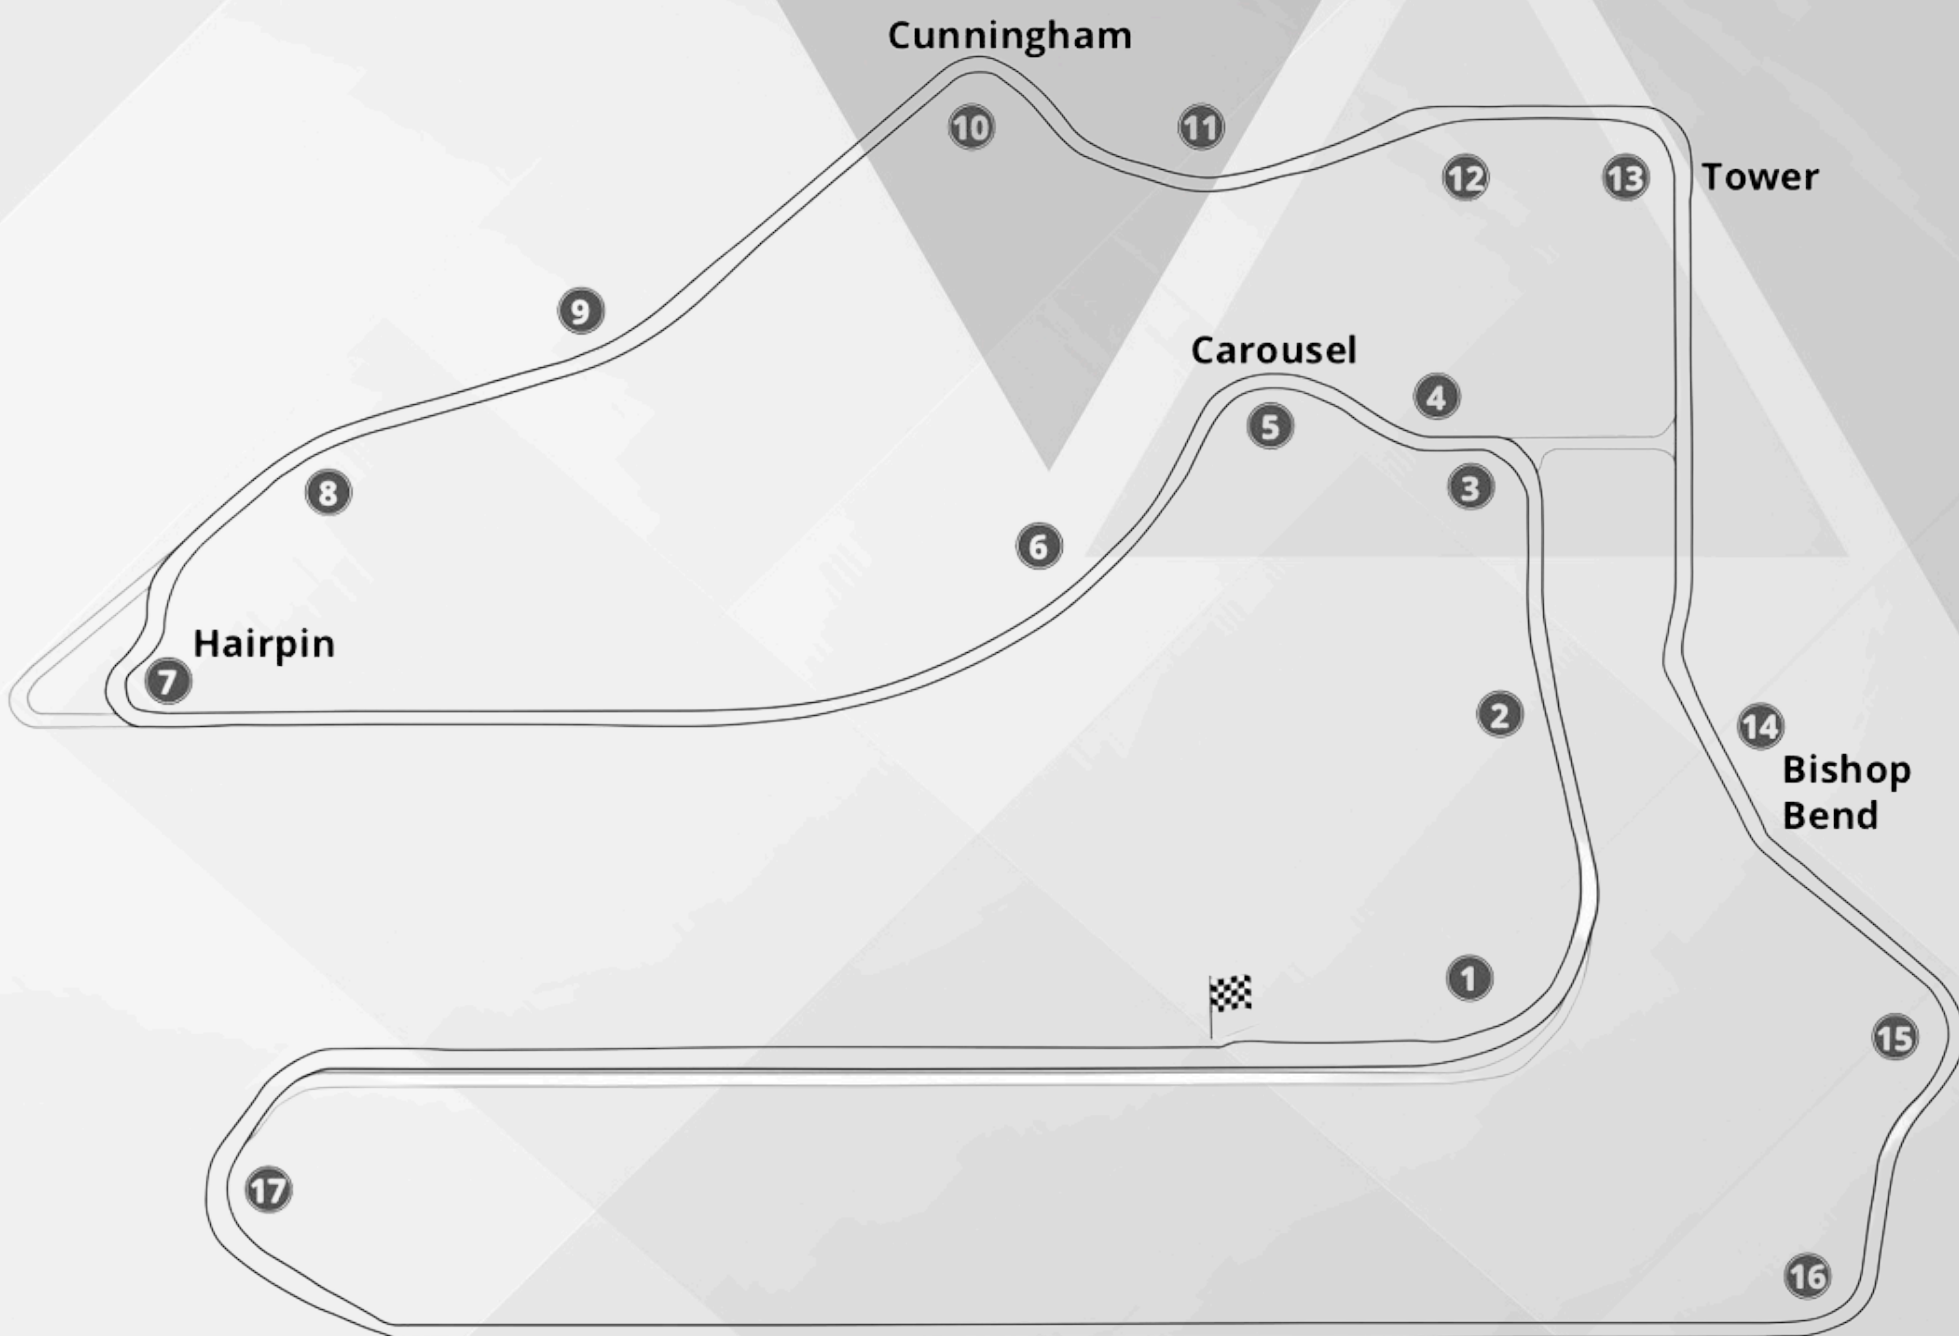

FL36 FORMULA

SEBING
INTERNATIONAL RACEWAY