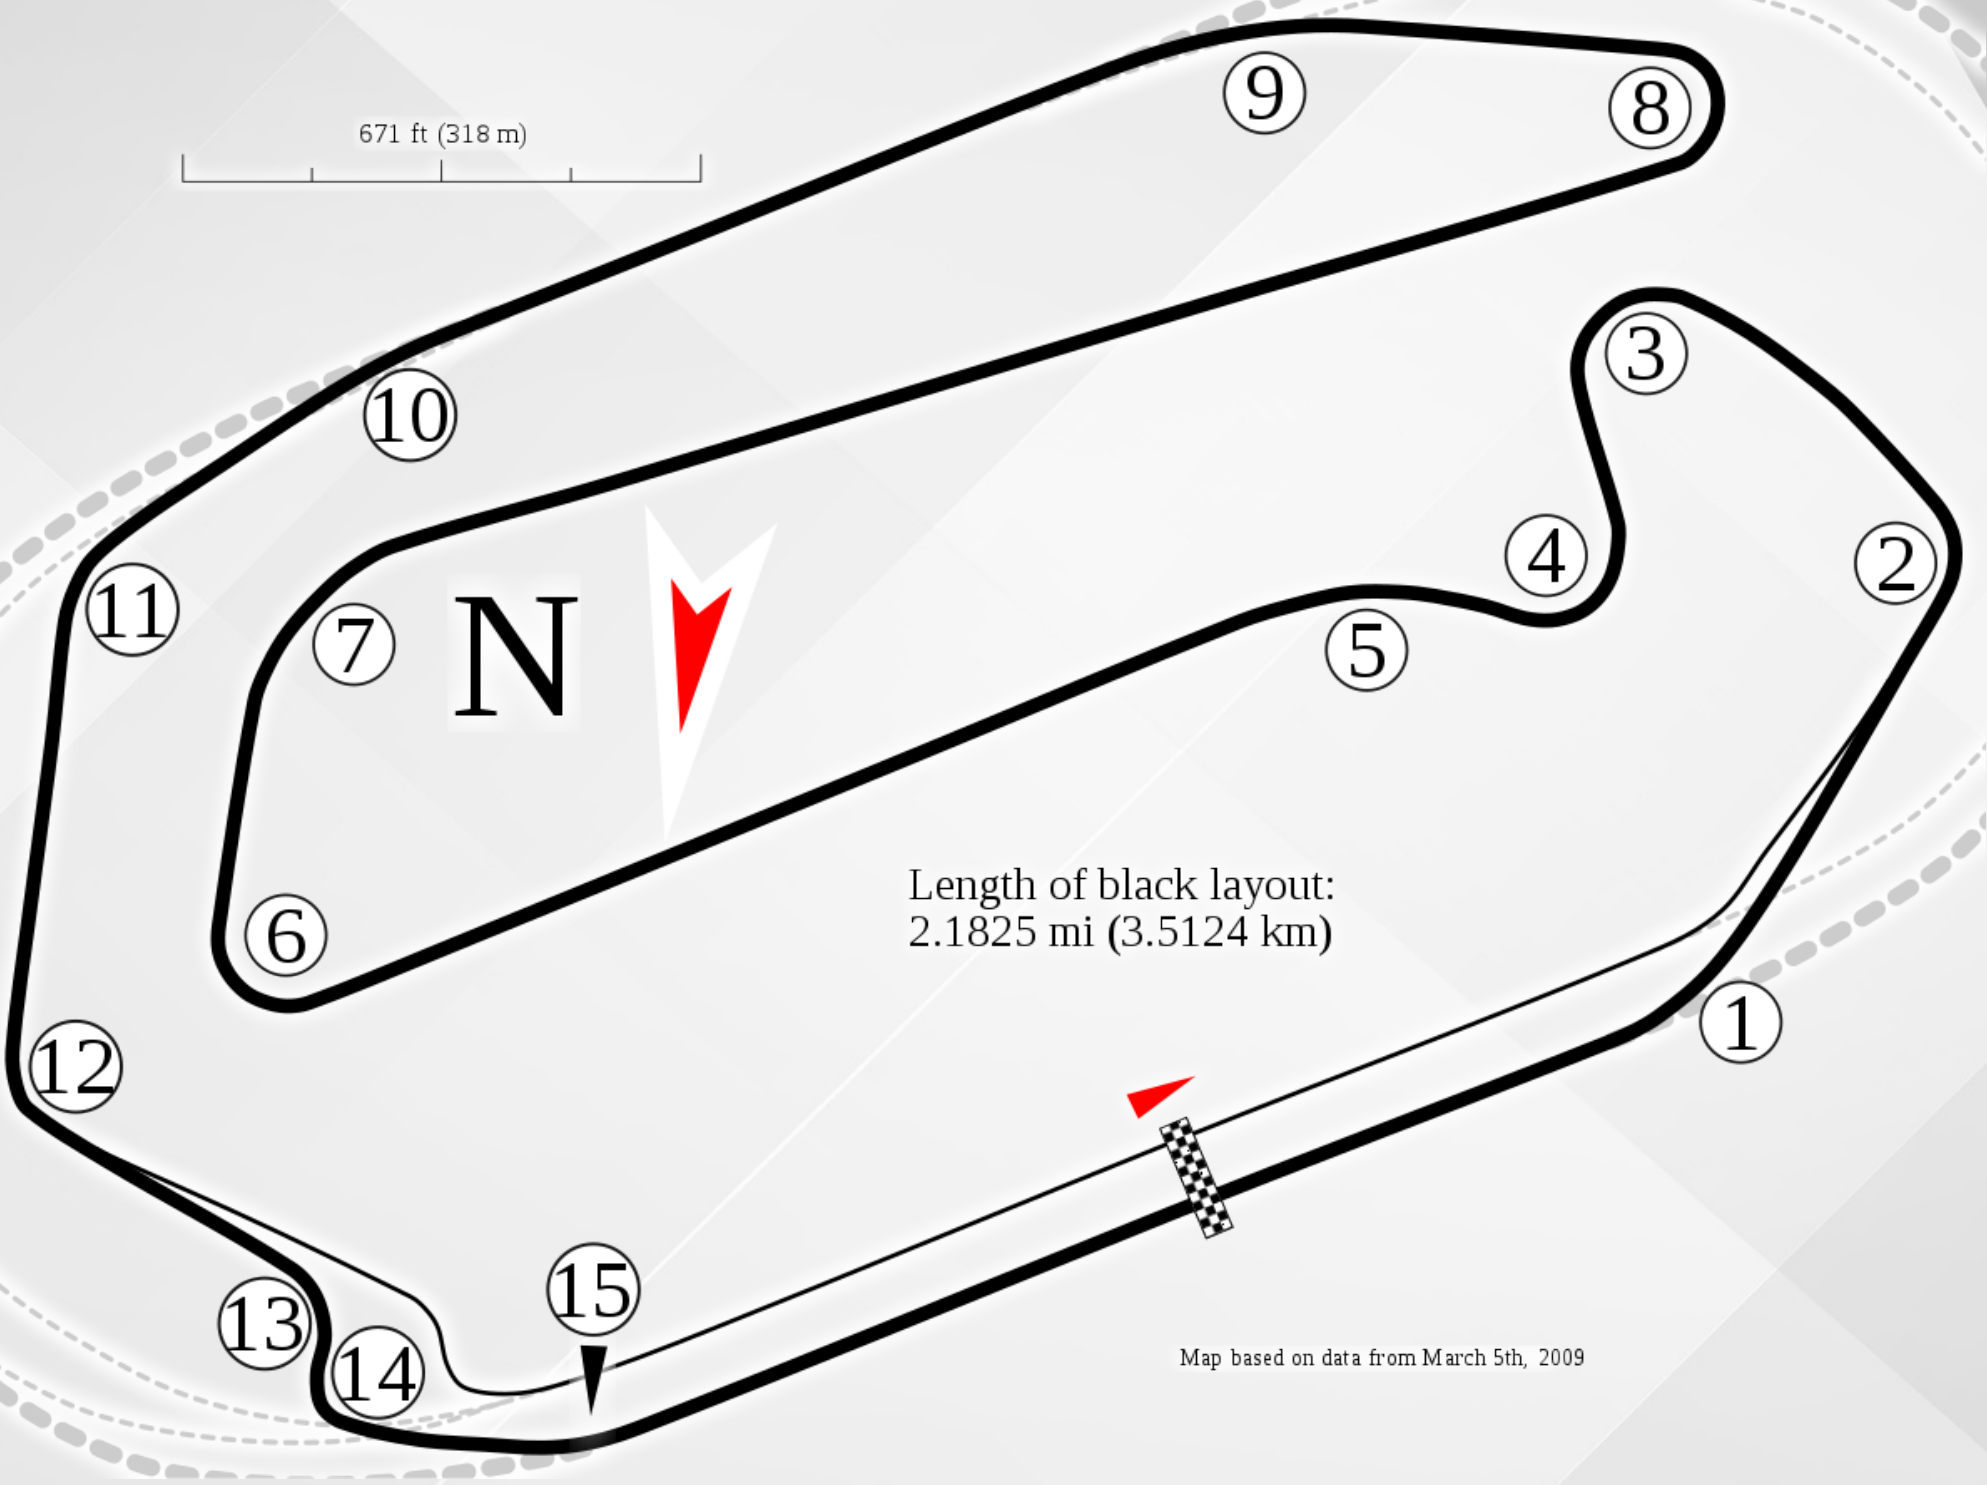

PRESENTED BY   
**YACADEMY**

671 ft (318 m)

Length of black layout:  
2.1825 mi (3.5124 km)

Map based on data from March 5th, 2009